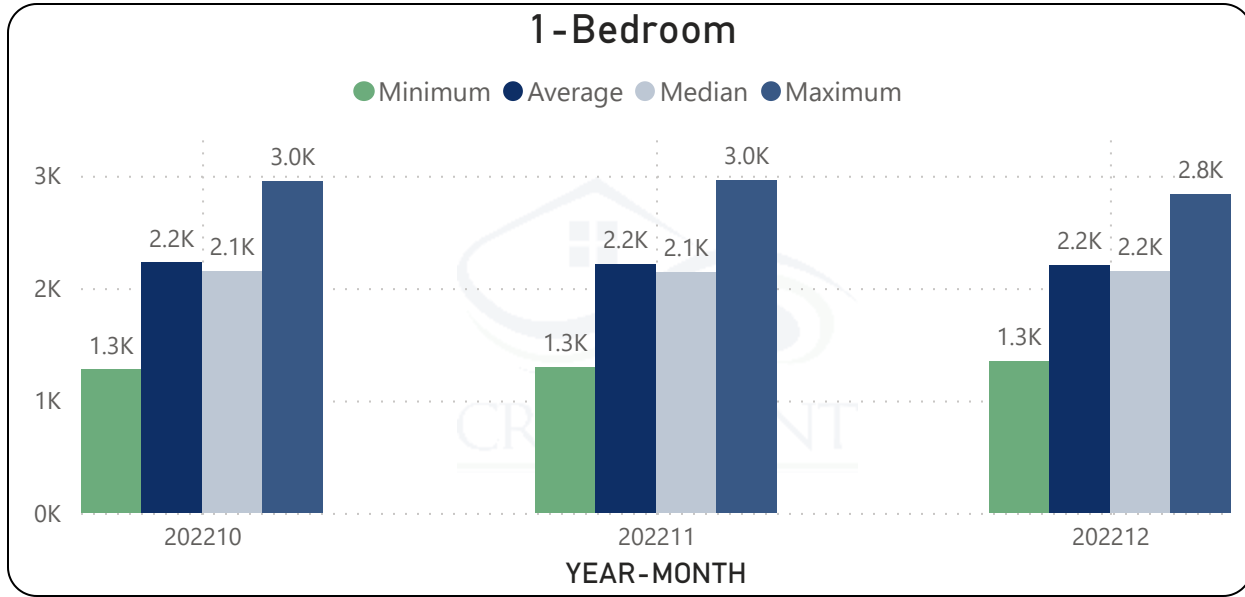

San Diego County Apartment Rental Rates - Q4 2022

San Diego County Condo KPIs - Q4 2022

Avg Days on Market

● 1-BD ● 2-BD ● 3-BD ● 4-BD

Avg SQFT

● 1-BD ● 2-BD ● 3-BD ● 4-BD

of Listings

● 1-BD ● 2-BD ● 3-BD ● 4-BD