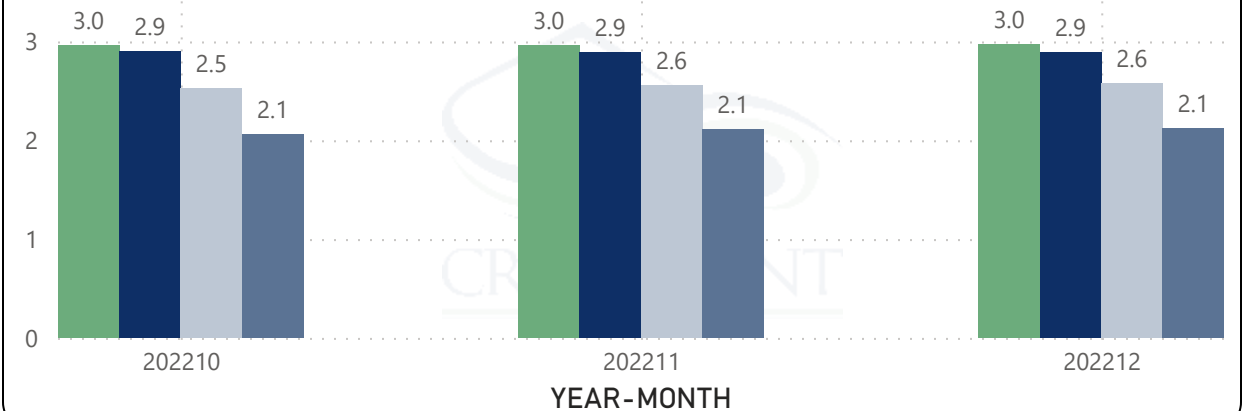

San Diego County Apartment Rental Rates - Q4 2022

San Diego County Condo KPIs - Q4 2022

Avg Days on Market

● 1-BD ● 2-BD ● 3-BD ● 4-BD

Avg SQFT

● 1-BD ● 2-BD ● 3-BD ● 4-BD

of Listings

● 1-BD ● 2-BD ● 3-BD ● 4-BD

\$ Price Per/SF

● 1-BD ● 2-BD ● 3-BD ● 4-BD

San Diego County - SFR 1-YR Rental Rate History