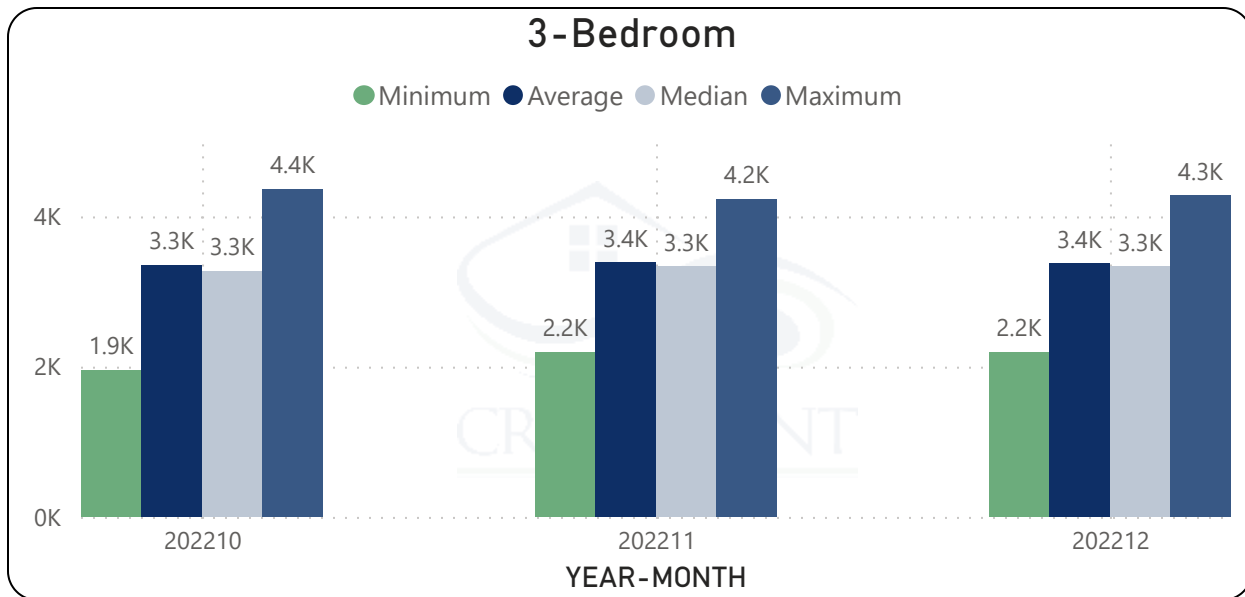

San Diego County Apartment Rental Rates - Q4 2022

San Diego County Condo KPIs - Q4 2022

Avg Days on Market

● 1-BD ● 2-BD ● 3-BD ● 4-BD

Avg SQFT

● 1-BD ● 2-BD ● 3-BD ● 4-BD

of Listings

● 1-BD ● 2-BD ● 3-BD ● 4-BD