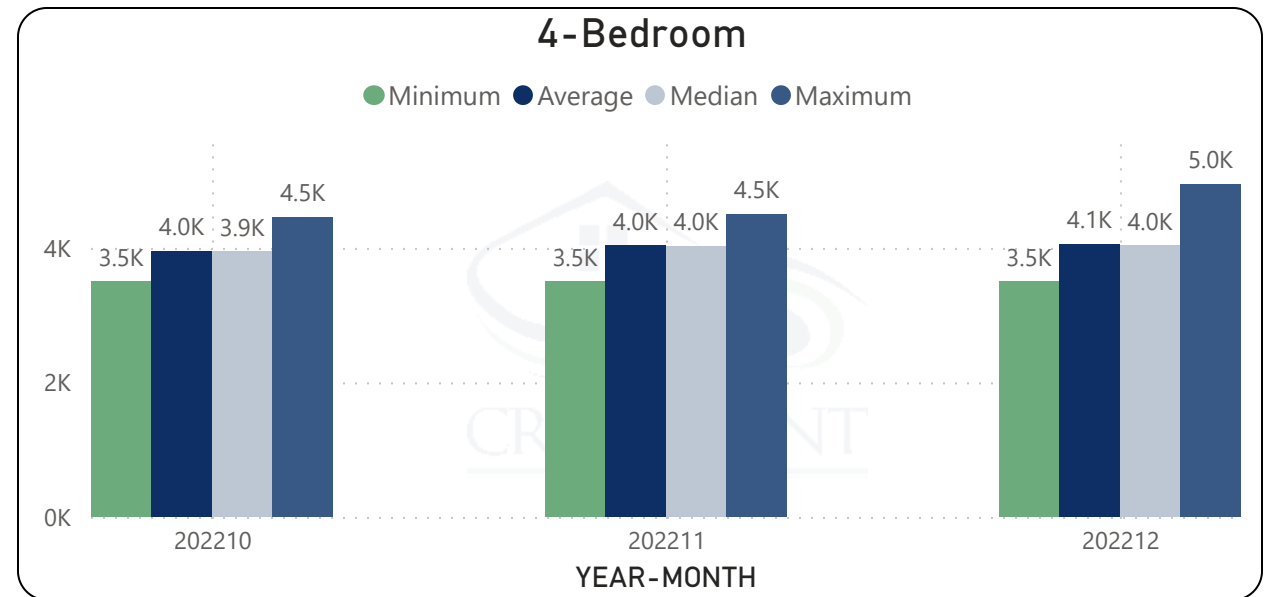

San Diego County Apartment Rental Rates - Q4 2022

San Diego County Condo KPIs - Q4 2022

Avg Days on Market

● 1-BD ● 2-BD ● 3-BD ● 4-BD

Avg SQFT

● 1-BD ● 2-BD ● 3-BD ● 4-BD

of Listings

● 1-BD ● 2-BD ● 3-BD ● 4-BD