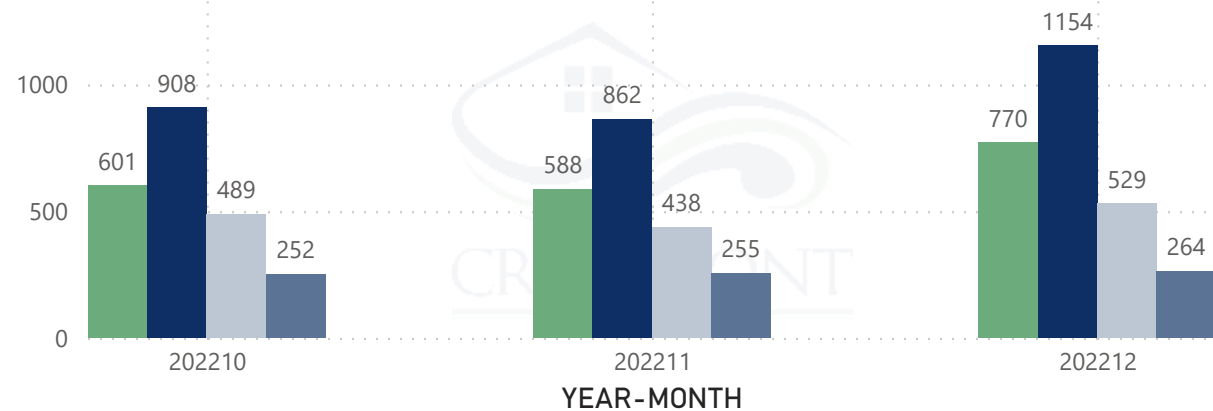

San Diego County Apartment Rental Rates - Q4 2022

San Diego County Condo KPIs - Q4 2022

Avg Days on Market

● 1-BD ● 2-BD ● 3-BD ● 4-BD

Avg SQFT

● 1-BD ● 2-BD ● 3-BD ● 4-BD

of Listings

● 1-BD ● 2-BD ● 3-BD ● 4-BD

\$ Price Per/SF

● 1-BD ● 2-BD ● 3-BD ● 4-BD

San Diego County - SFR 1-YR Rental Rate History