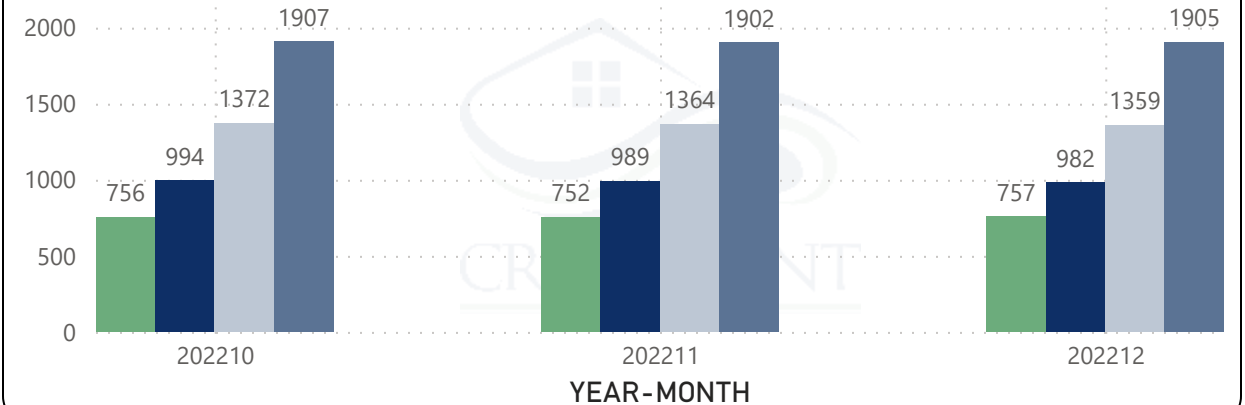

San Diego County Apartment Rental Rates - Q4 2022

San Diego County Condo KPIs - Q4 2022

Avg Days on Market

● 1-BD ● 2-BD ● 3-BD ● 4-BD

Avg SQFT

● 1-BD ● 2-BD ● 3-BD ● 4-BD

of Listings

● 1-BD ● 2-BD ● 3-BD ● 4-BD

\$ Price Per/SF

● 1-BD ● 2-BD ● 3-BD ● 4-BD

San Diego County - SFR 1-YR Rental Rate History