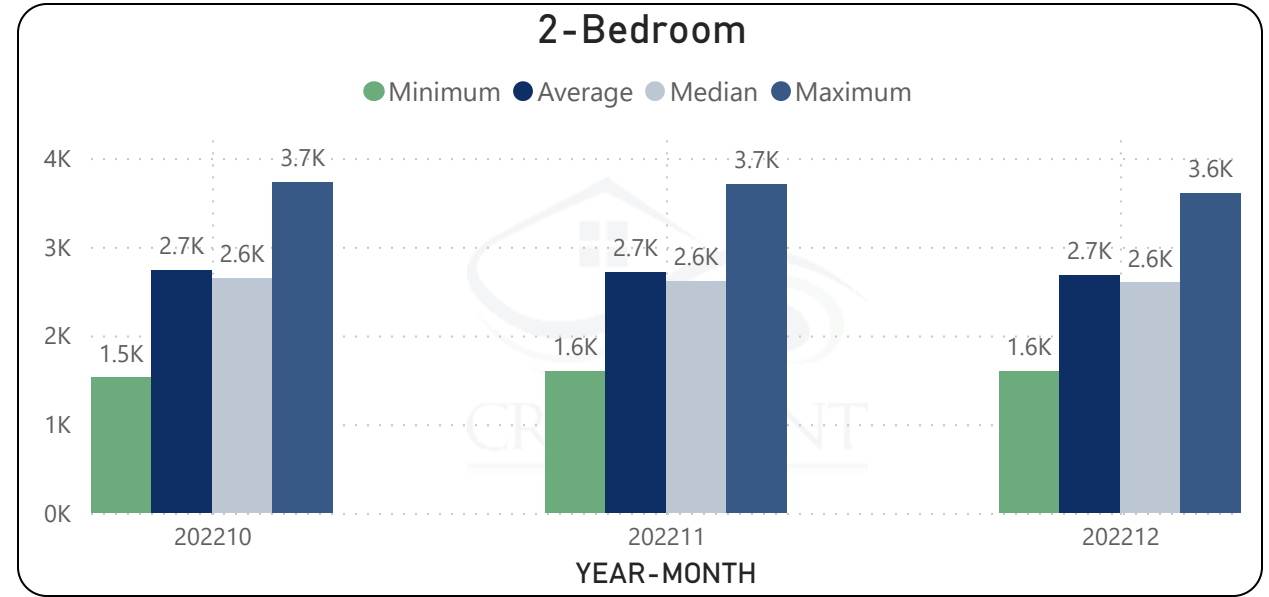

San Diego County Apartment Rental Rates - Q4 2022

San Diego County Condo KPIs - Q4 2022

Avg Days on Market

● 1-BD ● 2-BD ● 3-BD ● 4-BD

Avg SQFT

● 1-BD ● 2-BD ● 3-BD ● 4-BD

of Listings

● 1-BD ● 2-BD ● 3-BD ● 4-BD